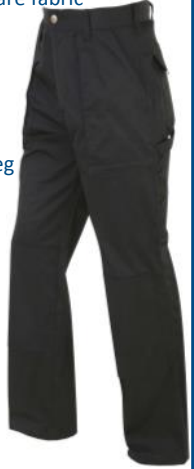

£33.25

CAMO CARGO TROUSER Part No. LCPNT210C

- High abrasion resistant fabric panels & knee protection
- Toploader knee pockets in high abrasion resistance fabric
- Reinforced gusset panel in high abrasion resistance fabric
- Extending velcro fastening tool belt loop ease of movement
- Zip detachable holster pockets to the front of the garment
- Gripper elastic to inner waistband
- Sizes: 30 -42" waist, R & L

NEW

Exc. VAT **£38.50**
Inc. VAT **£46.20**

CARGO TROUSER Part No. LCPNT206B

- Bottom loader knee pockets for the ultimate in wearer comfort & protection
- Maximum ease of movement
- Two spacious front and back pockets with additional compartments for mobile phone & other tools
- Sizes: 30-42" waist, S, R & L

NEW

Exc. VAT **£32.50**
Inc. VAT **£39.00**

CARGO TROUSER Part No. LCPNT226

- Multi-pocket trouser in easy care fabric
- Bottom loader knee pockets
- Modern comfortable fit to provide maximum ease of movement
- Single walled leg pockets with Velcro flap fastening to right leg
- Two spacious front & back pockets
- Sizes: 30-42" waist, S, R & L

Exc. VAT **£21.99**
Inc. VAT **£26.39**

SOFTSHELL LINED JACKET Part No. LCJKT407

- Fully lined, lightly padded waterproof soft shell Jacket with full taped seams & waterproof zips
- Waterproof, windproof & breathable
- Adjustable bunghee chord fastening hood which is fully detachable
- Zip fastening hand pockets, chest pocket & sleeve pocket
- Sizes: M-L-XL-XXL